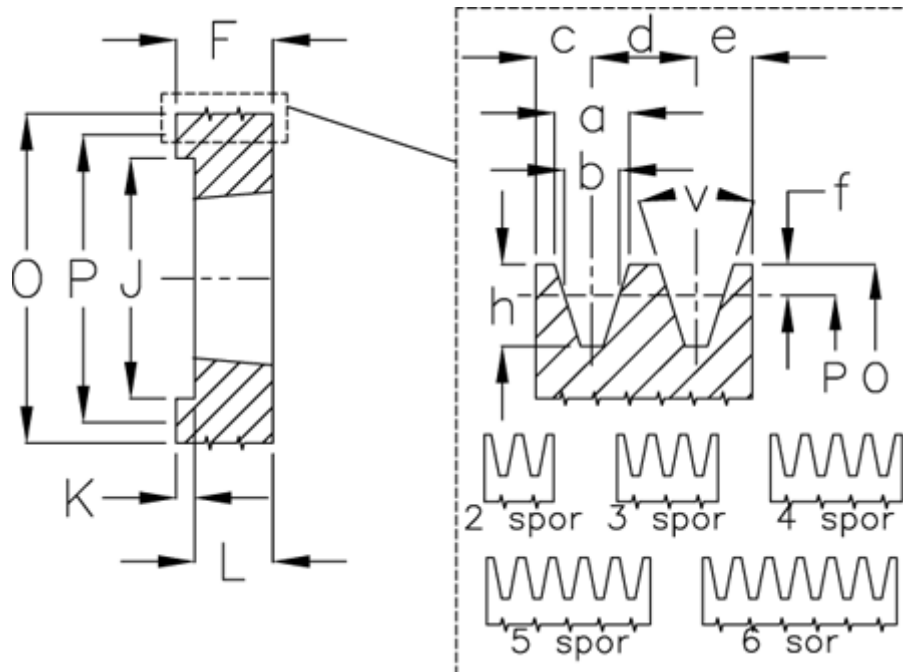

Article number: 604113008004

Description: V-belt pulley SPZ 80/4 TL1210

## Measures

a	= 9,7	For bush	= 1210	P	= 80
b	= 8,5	h	= 11	Type	= SPZ
Bush $\zeta$ max	= 32	J	= 51.0	v	= 34 grader
c	= 8	K	= 27		
d	= 12	L	= 25		
e	= 8	m	= -		
f	= 2	Number of ribs	= 4		
F	= 52	O	= 84		